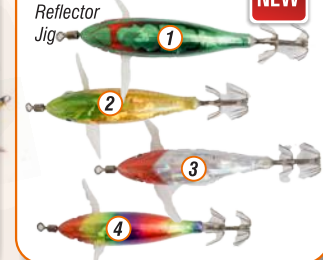

FLASH HARD

Reflector Jig

NEW