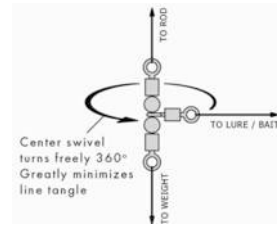

PRO HUNTER SWIVELS ARE STRONG AND DEPENDABLE FOR WHEN YOU'LL NEED IT MOST

PRO-HUNTER SWIVELS

BARREL SWIVELS

Barrel Swivels allow for all-round smooth rotation with no line entanglement.

Sizes: 14, 12, 10, 8, 6, 4, 2, 1, 1/0, 2/0, 3/0
Also Available in Bulk Packs of 1000

THREE WAY SWIVELS

3 Way Swivels are similar to a Barrel Swivel with an extra leg for your main line, your sinker and hook presentation.

Sizes: 10, 8, 6, 4, 2, 1, 1/0
Also Available in Bulk Packs of 1000

SAFETY SNAP SWIVELS

Safety Snap Swivels allow you to easily switch lures without having to tie knots.

Sizes: 14, 12, 10, 8, 6, 4, 2, 1
Also Available in Bulk Packs of 1000

POWER COMBO SWIVEL

Sizes: 1/0 X 2/0, 1 X 1/0, 2 X 1, 2 X 3, 3 X 4, 4 X 5, 5 X 6, 6 X 7
The Power Combo Swivel Is A 3 Way Swivel That Holds The Bait At A 90° Angle At The Bottom To Keep It In The Strike Zone

THREE WAY T-SWIVEL

The Centre Swivel's ability to freely spin through 360°, minimises line twists and is ideal for fishing lures or for bait presentation.

Size	7x8	5x6	3x4	1x2
Strength	18kg	28kg	33kg	40kg

NEW

SPLIT RINGS

ROUND

OUR RANGE OF SLEEVES & SPLIT RINGS ARE MORPHING INTO REACT BRANDING. THIS ALLOWS US TO LIMIT PRICE INCREASES & OFFER THE BEST VALUE FOR MONEY

Round Split Ring

Last of PRO HUNTER SIZE	4, 5, 10, 11
New REACT Size	6, 7, 8, 9, 10, 11, 12, 14

REACT

FLAT SOLID RING

NEW

Flat Solid Split Ring

Last of PRO HUNTER SIZE	M, L, XL
New REACT Size	8.2mm, 9mm, 9.5mm, 10.7mm

SLEEVES

SINGLE SLEEVES

Last of PRO HUNTER SIZE	2mm, 2.2mm, 2.4mm, 2.6mm, 2.8mm
New REACT Size 20 PP	0.8mm x 2mm, 2.2mm, 2.4mm, 2.6mm, 2.8mm, 3mm

New REACT 20 PP

DOUBLE SLEEVES

10mmx0.8mm, 1mm, 1.2mm, 1.4mm, 1.6mm, 1.8mm, 2mm, 2.2mm, 2.4mm, 2.6mm