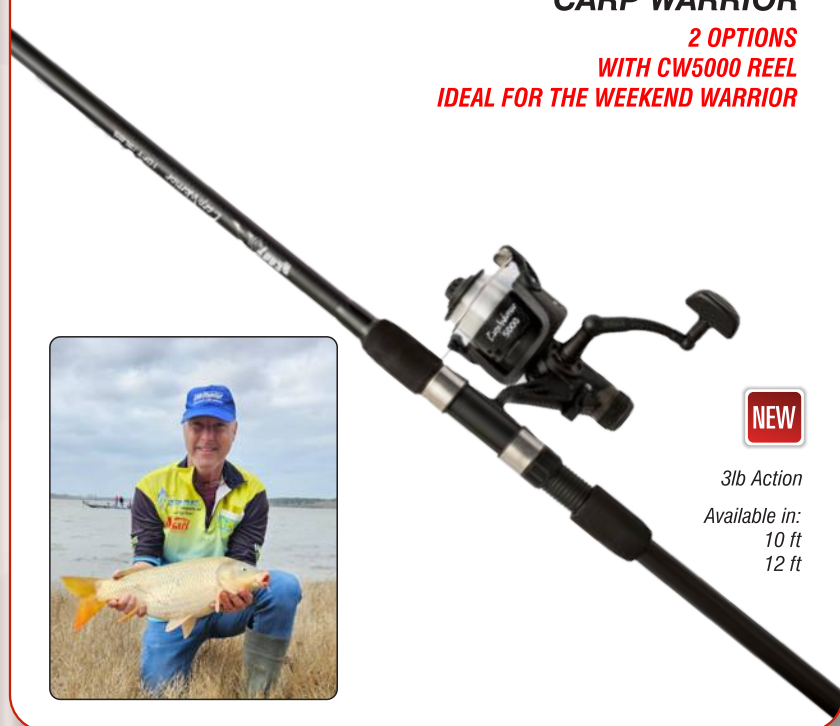

NEW

3lb Action
Available in:
10 ft
12 ft