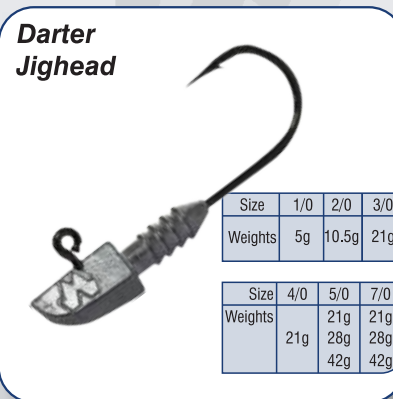

5X Strong
4.3 UltraPoint Tech
Opti-Angle Needle Point
Forged
Ringed Eye

Sizes:
2, 1, 1/0,
2/0, 3/0, 4/0

FORGED STRENGTH

Our new In-Line Trebles feature a **FULLY FORGED** hybrid shape design to maximize gap and hooking power. The **LIGHTEST TREBLES OF ITS CLASS**, our new treble hooks impress with consistent, proven construction and are available in **MUSTAD'S TITAN STEEL FINISH** for extended corrosion resistance (800 hours) second only to stainless steel with a non-reflective, gun-metal color.

FULLY FORGED

LIGHT CONSTRUCTION

TITAN STEEL FINISH

**Ball Jighead
with Keeper**

| | | | | |
|---------|-----|-----|-----|-----|
| Size | 3/0 | 4/0 | 5/0 | 6/0 |
| Weights | 20g | 25g | 25g | 30g |

**Darter
Jighead**

| | | | |
|---------|-----|-------|-----|
| Size | 1/0 | 2/0 | 3/0 |
| Weights | 5g | 10.5g | 21g |

| | | | |
|---------|-----|-----|-----|
| Size | 4/0 | 5/0 | 7/0 |
| Weights | 21g | 21g | 28g |
| | | 28g | 28g |
| | | 42g | 42g |