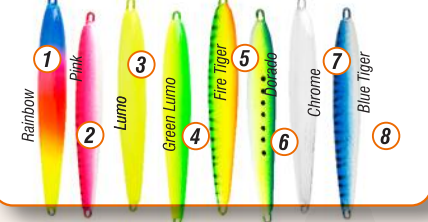

For when the Snoek are Running

6oz

RUBBER SNOEK SKIRTS 10cm

Singles Now Available in Yellow

SNOEK SPINNERS

Size: 4

When Fish bite, you want tackle that will **REACT** 

CARP