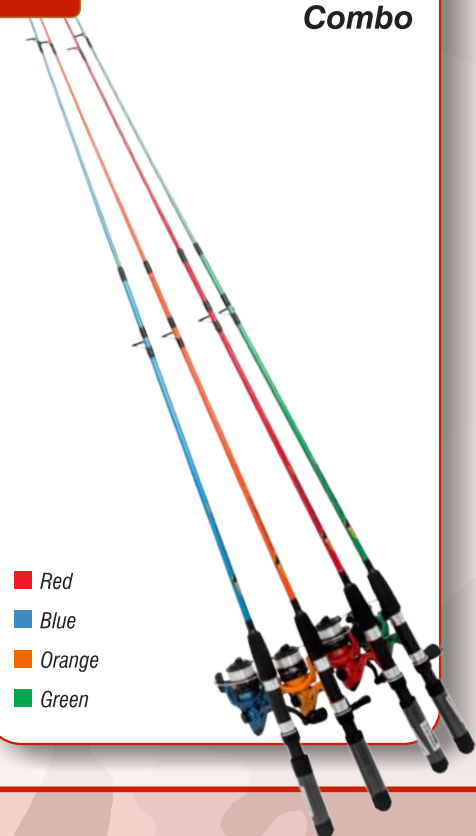

602	702	802	1002
Length	1.83m/6'	2.13m/7'	2.44m/8'	3.05m/10'
Weight	5-20g	10-30g	20-50g	40-90g
Action	Spin	Spin	Spin	Spin

1005S	1205S
3.05m/10'	3.66m/12'
60-120g	60-120g
Surf	Surf

**COMBOS ARE
PAIRED WITH A
BLACK OR BLUE ROD**

SPINNING REEL

1.52 M

**5 Foot
Combo**

- Red
- Blue
- Orange
- Green