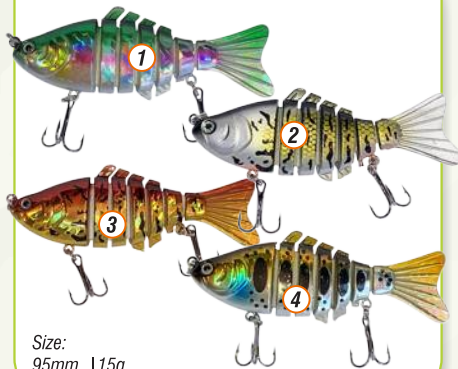

DIAL BOX SINKERS

27pc
Bass Casting

78pc
Split Shot

60pc
Assorted

35pc
Wormhead

When Fish bite, you want tackle that will

REACT

FRESHWATER LURES

SWIM BAIT

SEGMENTED BODY

Size: 95mm | 15g

CRAZY BITE JELLY BAIT

6 piece Soft Bait + 2 Jig heads with Owner Hooks

NOW IN 50MM PLUS SIZE 2 JIGHEAD & 60MM PLUS SIZE 1 JIGHEAD

LIVELY TAIL

80mm