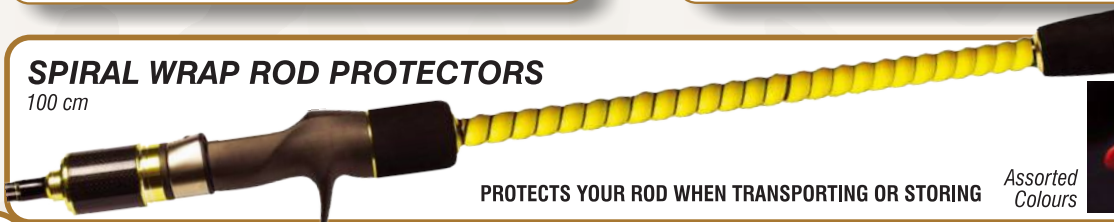

SPIRAL WRAP ROD PROTECTORS

100 cm

PROTECTS YOUR ROD WHEN TRANSPORTING OR STORING

Assorted Colours