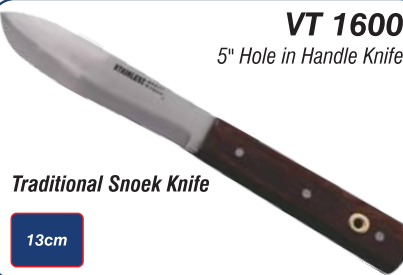

Tro Hunter

® Connect with nature

FISHING KNIVES

FFD 100
4" Bait Knife

10cm

Black

FFD 212
5" Bait Knife with Sheath

13cm

Black

VT 1500
4" Bait Knife

10cm

VT 1600
5" Hole in Handle Knife

Traditional Snoek Knife

13cm

3302
Oyster Knife
Blue & Black

15cm