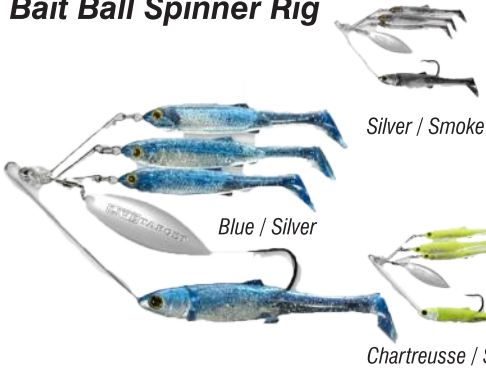

LIVE TARGET®

THE NATURE OF COMPETITION

SOFT LURES

Bait Ball Spinner Rig