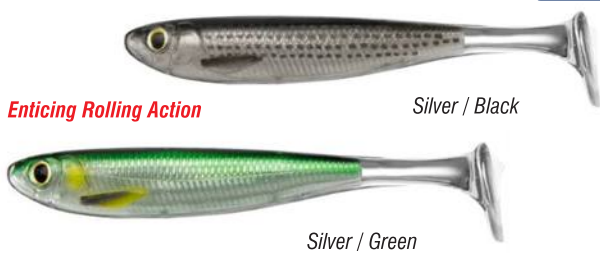

Slow-Roll Mullet Swimbait

Enticing Rolling Action

Silver / Black

Silver / Green

125mm

Matches Appearance of a Thin Profiled Mullet with a Hard Thumping Action

SLOW
SINKING