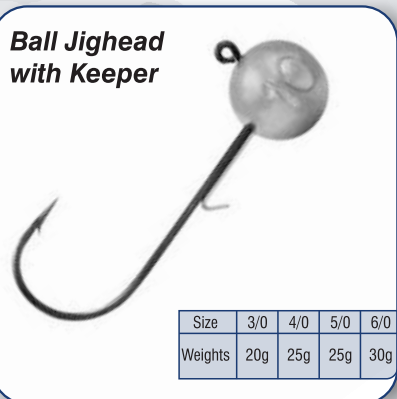

TG76NP-BN

KEVIN VAN
DAM ELITE
SERIES

Sizes:
8, 6, 4, 2, 1

**JAW
LOK**

JL73NP-TS

3X Strong
4.3 UltraPoint Tech
Opti-Angle Needle Point
Forged
Ringed Eye

Sizes:
6, 4, 2, 1, 1/0,
2/0, 3/0

JL75NP-TS

5X Strong
4.3 UltraPoint Tech
Opti-Angle Needle Point
Forged
Ringed Eye

Sizes:
2, 1, 1/0,
2/0, 3/0, 4/0

FORGED STRENGTH

Our new In-Line Trebles feature a **FULLY FORGED** hybrid shape design to maximize gap and hooking power. The **LIGHTEST TREBLES OF ITS CLASS**, our new treble hooks impress with consistent, proven construction and are available in **MUSTAD'S TITAN STEEL FINISH** for extended corrosion resistance (800 hours) second only to stainless steel with a non-reflective, gun-metal color.

FULLY FORGED

LIGHT CONSTRUCTION

TITAN STEEL FINISH

**Ball Jighead
with Keeper**

| | | | | |
|---------|-----|-----|-----|-----|
| Size | 3/0 | 4/0 | 5/0 | 6/0 |
| Weights | 20g | 25g | 25g | 30g |

**Darter
Jighead**