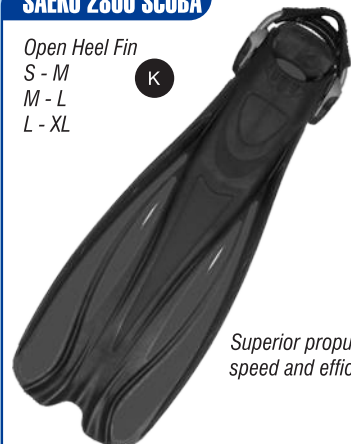

SAEKO 2800 SCUBA

Open Heel Fin
S - M
M - L
L - XL

LAST OF

Superior propulsion, speed and efficiency

Specially Designed Blade Creates Stability and Manouverability

DIVING | FIN ACCESSORIES

241

Fin Buckles