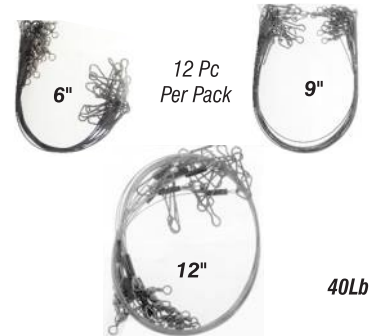

READY MADE TRACES

Available in Clear or Black