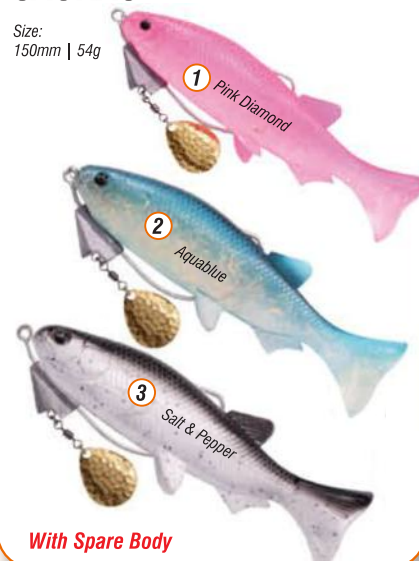

Pinky Head

BEST VALUE

Funky Pink

Sizes:
40g, 60g, 80g

With Single Hook

MAHI

With Single Hook

Blue Pilchard

Silver Lumo Zebra

Silver Pink

Green Mackerel

Sizes:

45g, 60g, 90g, 110g, 135g

With Single Hook

SAURAS

Size:
150mm | 54g

With Spare Body

SALTY HUNTER

Fast Jigging

Pink Sardine

Blue Sardine

Sizes:
150g - 225mm
200g - 240mm

Glow in the Dark
With 2 Single Assist Hooks

Tro Hunter

® Connect with nature

SALTWATER LURES

SPLASHER RANKARU

LONG DISTANCE

Size: 140mm | 69g

Splasher Rankaru stickbait features a special weight transfer that allows long casting with unparalleled stability.

POP MONSTER