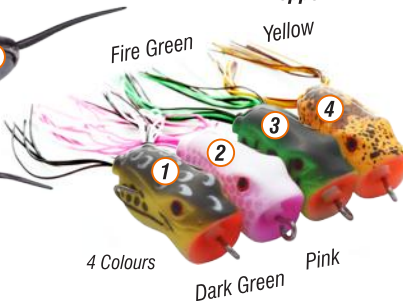

Assorted Colours

PREDATORS

X5 Pointed Nose

4 Colours

X14 Mice

50mm - 8g Life like walking action 5 Colours

X2 Popper

WEEDLESS RANGE OF SNAKEFIGHTERS