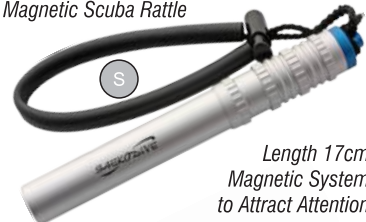

Length 17cm
Magnetic System to Attract Attention

AW-12

Writing Slate 12.5 x 15cm